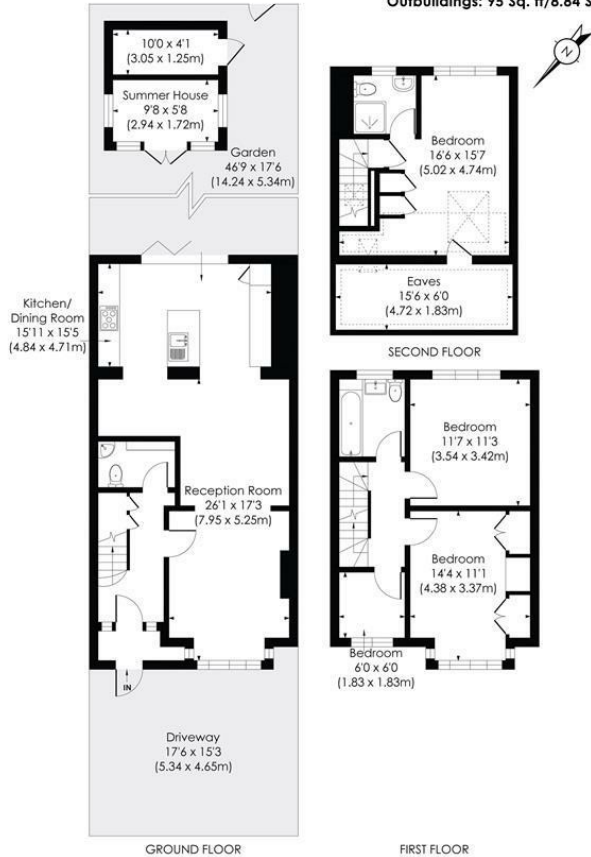

PHYLIS AVENUE, KT3

Approx. Gross Internal Floor Area

1396 Sq. ft./129.72 Sq. m (Incl. RHH; Excl. Outbuildings)

1237 Sq. ft./114.92 Sq. m (Excl. RHH; Excl. Outbuildings)

Outbuildings: 95 Sq. ft./8.84 Sq. m