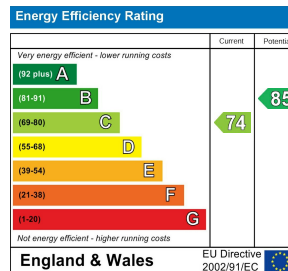

pixangle
PROPERTY MARKETING

- Four Bedroom - Two Bathroom
- 1930's End Of Terrace House
- Lovely South Facing Garden With Rear Access
- Gorgeous Open Plan Kitchen/Dining/Family Room
- Spacious Master Bedroom With En Suite Shower Room
- 0.3 Miles To Motspur Park Station And Shops
- Downstairs W.C And Family Bathroom
- Off Street Parking
- EPC - C
- Council Tax Band - E